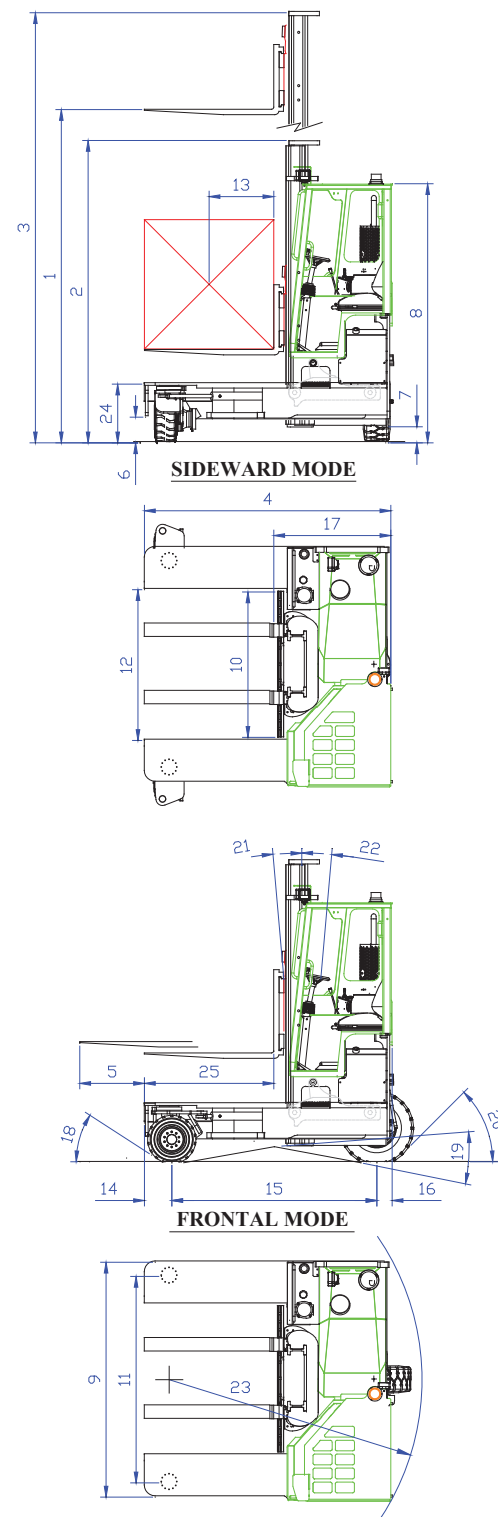

European Patent No. 2167416; Brazilian Patent No. P10811954-6; Australian Patent No. 2008253242

Features Include:

- Rubber Mounted Cabin
- Multi-Directional Operation
- 3 Wheel Hydrostatic Drive
- Load Sensing Steering
- 4 Way Lever Positioning of Wheels
- Hydraulic Oil Cooler

Distributed by:

Rev: LH17.07.0

Combilift has a policy of continuous product development and reserves the right to alter specifications without prior notice. Specifications and/or dimensions may vary from those illustrated in some countries.

Co. Monaghan
Ireland
+353 47 80500
info@combilift.com

C3500 - C5000

combilift.com